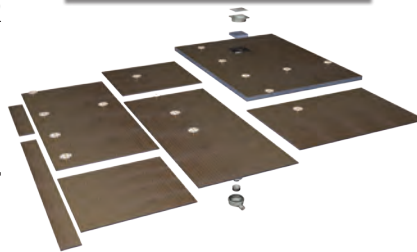

Extension kits

- can be added to extend the wetroom area
- extend wet area by 2.25 sqm

5060164650058

£299