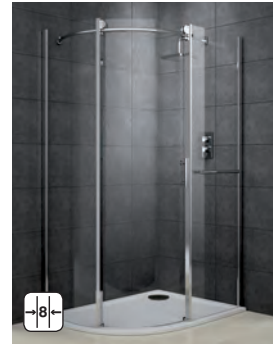

Eclipse offset quadrant shower enclosure with single sliding door and ultra low profile white tray

- polished silver effect/clear glass
- chrome towel rail

Package (Enclosure, tray and waste)
W1200 x D900 x H2027mm
LH 4085867 / RH 4085874 **▲ £899.99**

When bought individually Enclosure
RH (shown) W1200 x D900 x H2000mm
3747445 **▲ £729.99**

LH W1200 x D900 x H2000mm
3747438 **▲ £749.99**

Ultra low tray (includes waste)
RH (shown) W1200 x D900 x H27mm
3790328 **£248**

LH W1200 x D900 x H27mm
3790311 **£248**

Offset quadrant easy plumb kit
(optional) 3789810 **▲ £78**