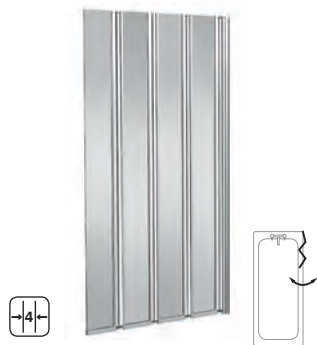

Amazon 2 panel screen

- reversible semi framed screen
- easy clean glass
- nominal 15mm adjustment for out of true walls n larger panel is fixed
- includes chrome towel rail

Polished silver effect/clear
W850 x H1500mm
5397007061963 ♦ **£235**