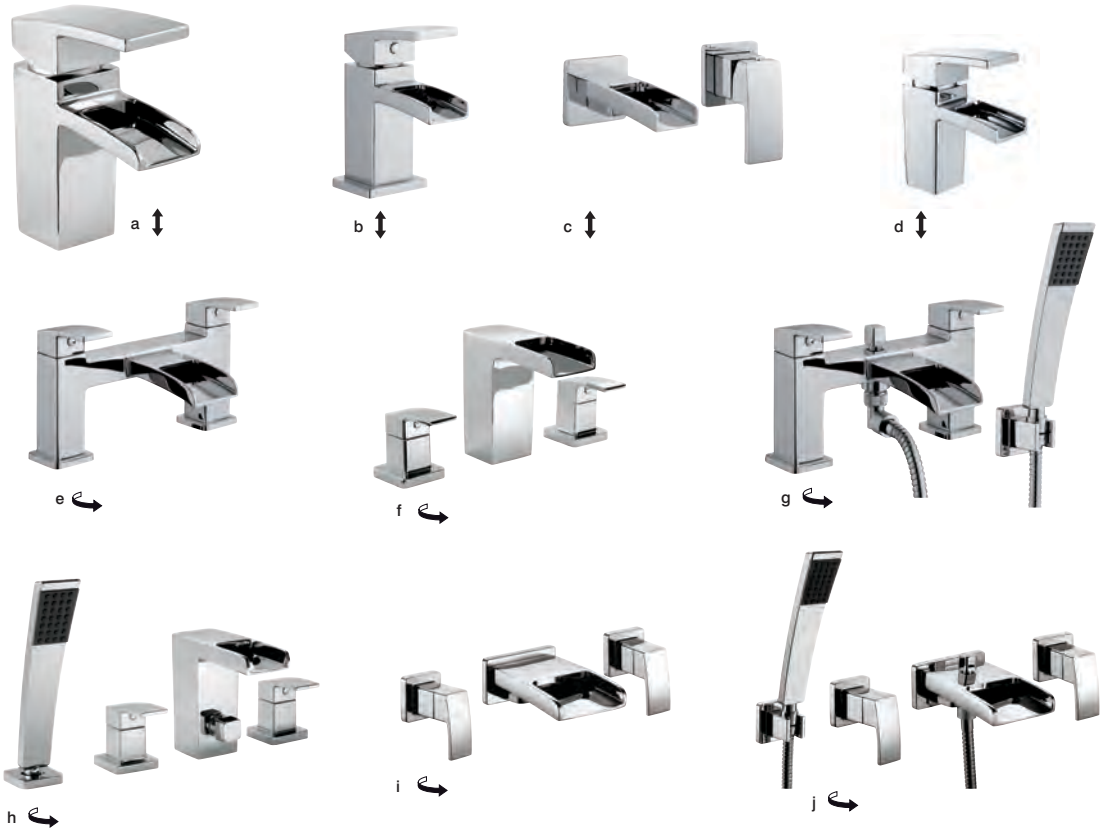

Cascade

- a. **Single lever basin mixer***
  LP (0.5 bar) 5397007050127 £163

- b. **Single lever mini basin mixer***
  LP (0.5 bar) 5397007050349 £143

- c. **2 tap hole wall mounted basin mixer**
  LP (0.5 bar) 5397007050226 Was £279.98 Was £141 **Now £90**

- d. **Single lever basin mixer with light***
  (No batteries required, powered by water)
  HP (1 bar) 4067795 £193

- e. **2 tap hole bath mixer**
  LP (0.1 bar) 5397007050301 £213

- f. **3 tap hole bath mixer**
  LP (0.2 bar) 3657799 £99.98

- g. **2 tap hole bath shower mixer**
  LP (0.2 bar) 5397007050325 £254

- h. **4 tap hole bath shower mixer**
  LP (0.5 bar) 3657805 Was £197 Was £167 **Now £100**

- i. **3 tap hole wall mounted bath mixer**
  LP (0.2 bar) 5397007050141 £247

- j. **4 tap hole wall mounted bath shower mixer**
  LP (0.2 bar) 5397007050165 Was £299.98 Was £147 **Now £90**

When in operation, the tap emits different light colours