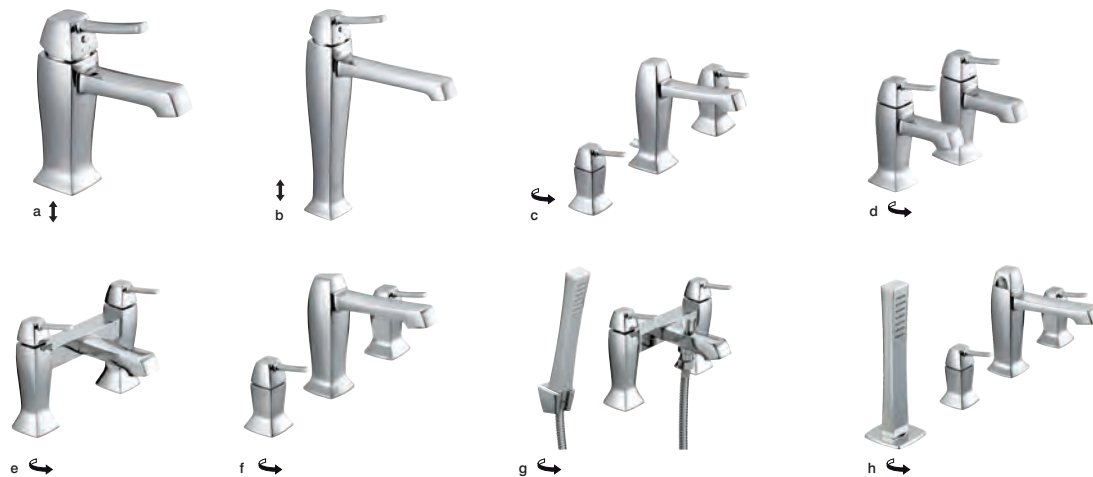

Opulent

COOKE
& LEWIS

a. Single lever basin mixer*	LP (0.3 bar) 4006398	Was £149.98	Now £74.99	
b. Single lever tall basin mixer*	LP (0.5 bar) 4006367	Was £169.98	Was £84.99	Now £63.00
c. 3 tap hole basin mixer	LP (0.1 bar) 4006374	Was £199.98	Was £99.98	Now £76.00
d. Basin taps	LP (0.2 bar) 4006343	Was £109.98	Was £54.99	Now £43.00
Bath taps	LP (0.5 bar) 4006350	Was £119.98	Was £59.99	Now £46.00
e. 2 tap hole bath mixer	LP (0.5 bar) 4006312	Was £199.98	Was £99.99	Now £73.00
f. 3 tap hole bath mixer	LP (0.2 bar) 4004691	Was £249.98	Was £124.99	Now £91.00
g. 2 tap hole bath shower mixer	LP (0.5 bar) 4006381	Was £219.98	Was £109.99	Now £92.00
h. 4 tap hole bath shower mixer	LP (0.5 bar) 4006305	Was £269.98	Now £134.99