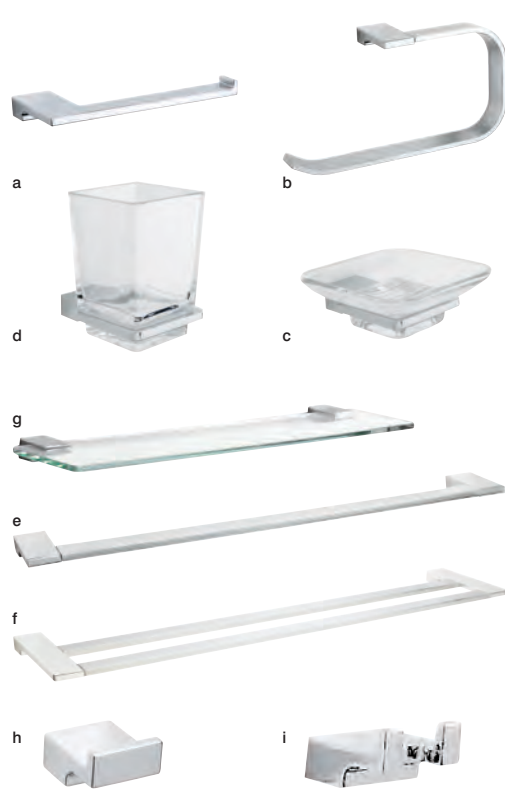

Illumini

a. Toilet roll holder		5190386	£18.98
b. Towel ring		5190393	£19.98
c. Soap dish		5190423	£19.98
d. Tumbler		5190430	£19.98
e. Towel rail	H16 x W647 x D70mm	5190409	£22.98
f. Double towel rail	H16 x W647 x D120mm	5190416	£28.98
g. Glass shelf	H21 x W500 x D112mm	5190447	£22.98
h. Single robe hook		5190454	£6.98
i. Double robe hook		5190461	£7.98

COOKE
& LEWIS