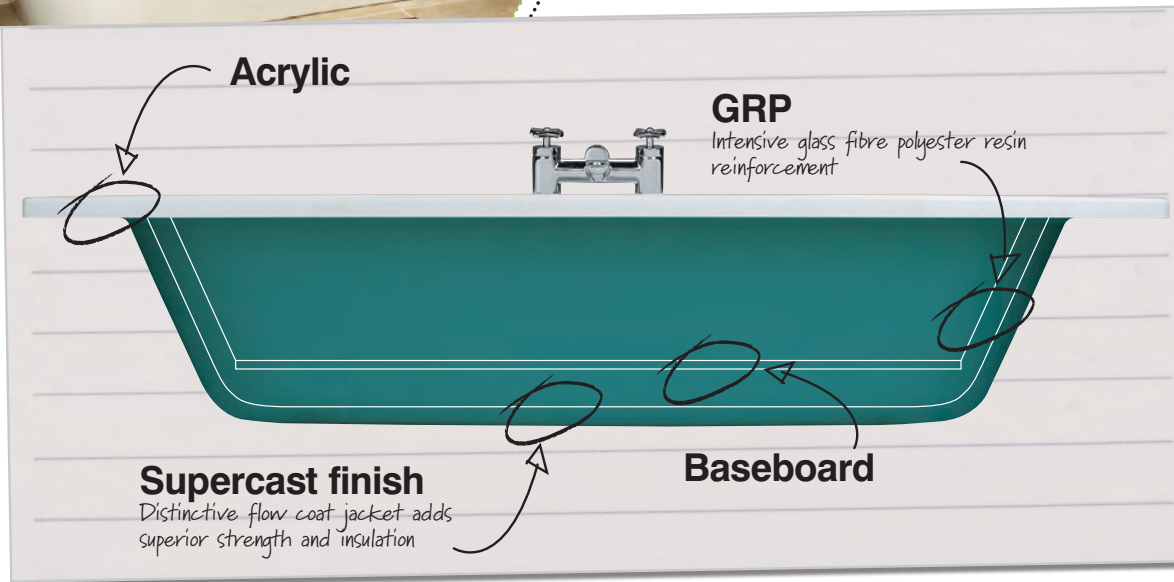

Supercast
option available
on these baths...

- **Adelphi L-shaped**
- **Adelphi curved**
- **Shaftesbury standard**
- **Helena**