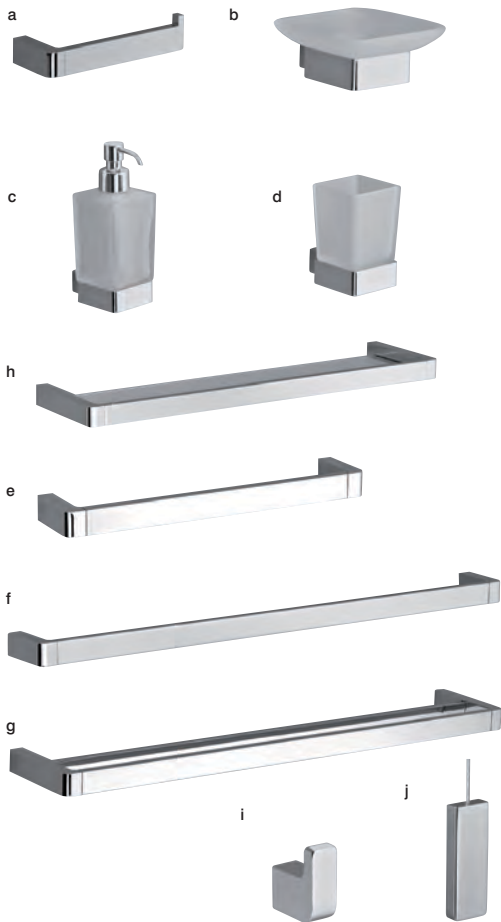

Streamline

COOKE
& LEWIS

a. Toilet roll holder		5287222	£22.98
b. Soap dish		5287246	£23.98
c. Soap dispenser		5287192	£12.98
d. Tumbler		5287239	£23.98
e. Mini towel rail	H25 x W316 x D63mm	5287161	£24.98
f. Towel rail	H25 x W616 x D63mm	5287178	£26.98
g. Double towel rail	H25 x W616 x D105mm	5287185	£32.98
h. Shelf	H25 x W504 x D130mm	5287253	£26.98
i. Single robe hook		5287215	£7.98
j. Light pull		5287208	£7.98