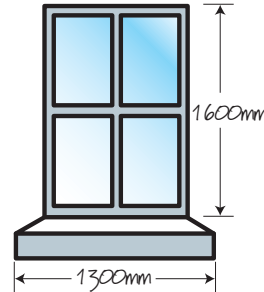

Indicate openings – windows, doors, archways and hatched

- Mark the location of windows, doors, archways, hatches
- Include the opening swing of doors

3

Indicate any obstacles that can't be moved and include main services, electric, water and gas

- Indicate items that must be planned around
- Your boiler, meters, radiators, soil stack, stop cock, alcoves, etc
- Finally add main services, electric, water and gas