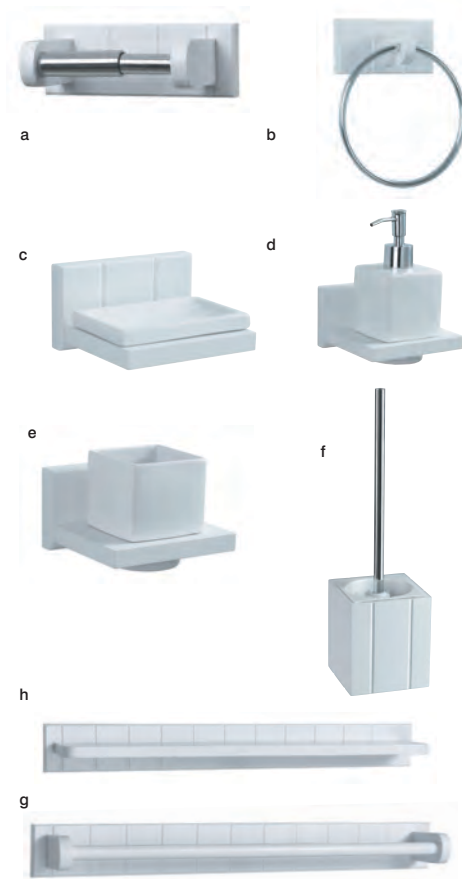

Adelite

a. Toilet roll holder		5052931104307	▲ £8.98
b. Towel ring		5052931104352	▲ £9.98
c. Soap dish		5052931104345	▲ £9.98
d. Soap dispenser		5052931104321	£9.98
e. Tumbler		5052931104338	▲ £9.98
f. Toilet brush		5052931104369	£5.00
g. Towel rail	H70 x W600 x D100mm	5052931104291	▲ £9.98
h. Shelf	H70 x W600 x D110mm	5052931104314	▲ £14.98