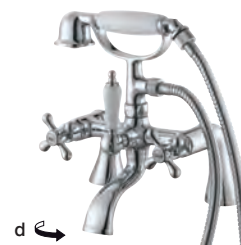

d ↻

also available
in gold effect...

Crystal

Plumb SURE

a. 1 tap hole basin mixer*			
LP (0.2 bar)	5052931205738	▲	£48
b. Basin taps			
LP (0.1 bar)	5052931205592	▲	£34
Bath taps			
LP (0.1 bar)	5052931205646	▲	£37
c. 2 tap hole bath mixer			
LP (0.2 bar)	5052931205783	▲	£58
d. 2 tap hole bath shower mixer			
LP (0.1 bar)	5052931205813	▲	£78