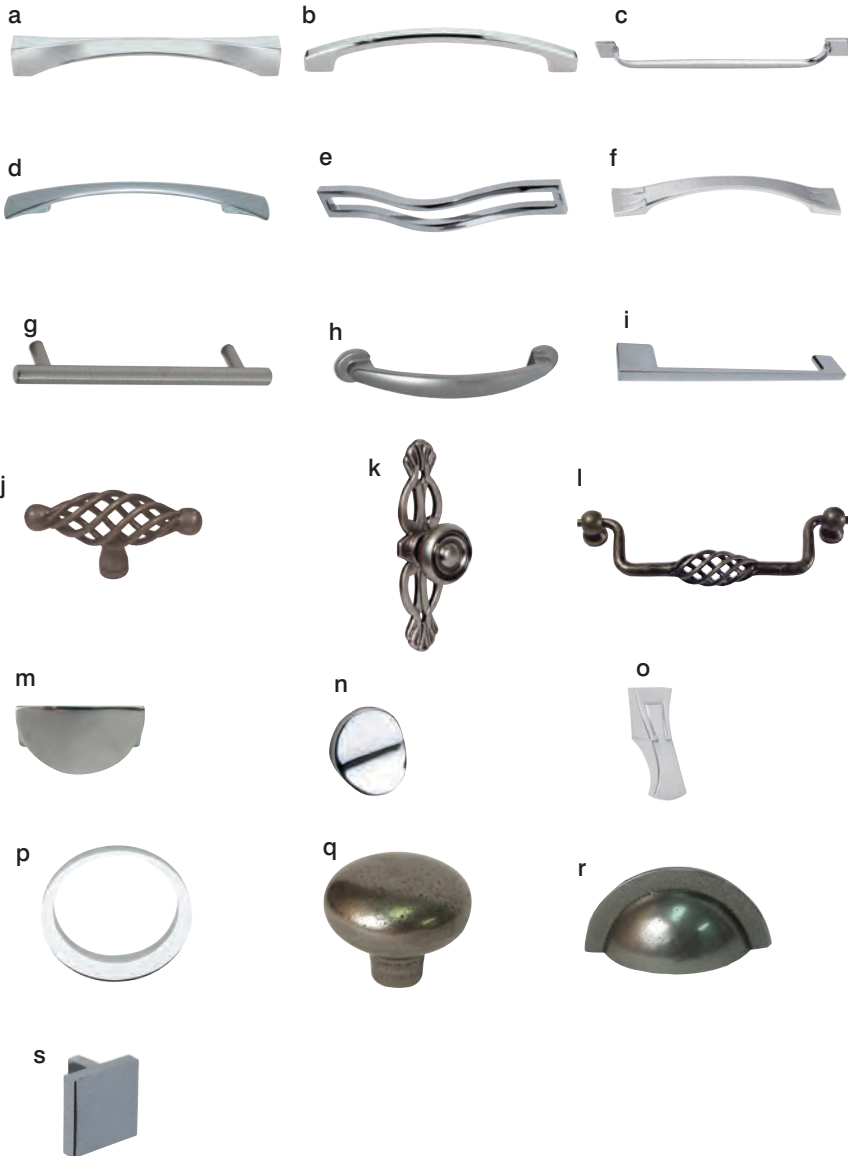

a. D-handle

■ polished chrome (sold in pair)		
160mm	4005094	£9.42
192mm	4005100	£13.08

b. D-handle

■ polished chrome (sold in pair)		
160mm	4005117	£9.87

c. Georgia handle

■ polished chrome (sold in pair)		
128mm	4005322	£9.72
224mm	4005339	£9.48

d. Bow handle

■ polished chrome (sold in pair)		
128mm	4005124	£6.54

e. Pull handle

■ polished chrome (sold in pair)		
192mm	4005285	£8.14

f. Dovetail pull handle

■ polished chrome (sold in pair)		
128mm	4005315	£8.42

g. Bar handle

■ brushed nickel (sold in pair)		
128mm	5397007022261	£7.64

h. Bow handle

■ matt nickel (sold in pair)		
128mm	5397007022285	£7.34

i. D-handle

■ polished chrome (sold in pair)		
160mm	5397007022308	£9.67

j. T-handle

■ antique brass (sold in pair)		
70mm	4066392	£6.58

k. Knob and back plate

■ antique silver (sold in pair)		
80mm	4066415	£12.07

l. Drop bar handle

■ antique brass (sold in pair)		
149mm	4066439	£9.87

m. Soho rectangular pull handle

■ polished chrome (sold in pair)		
32mm	4005186	£8.42
64mm	4005193	£12.04

n. Soho round pull handle

■ polished chrome (sold in pair)		
32mm	4005179	£9.23

o. Dovetail knob handle

■ polished chrome (sold in pair)		
50 x 27mm	4005308	£8.57

p. Pull knob

■ polished chrome (sold in pair)		
60mm	4066408	£9.83

q. Knob handle

■ iron (sold in pair)		
35mm	4066422	£8.32

r. Smooth cup handle

■ iron (sold in pair)		
104mm	4066446	£18.02

s. Knob handle

■ polished chrome (sold in pair)		
40mm	5397007022247	£7.48