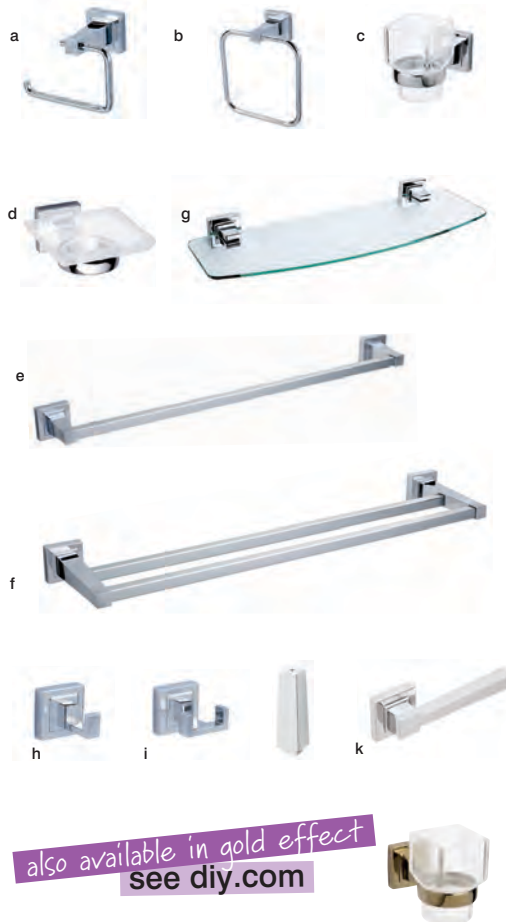

also available in gold effect
see diy.com

Cascade

a. Toilet roll holder		5191451	£14.98
b. Towel ring		5191475	£15.98
c. Tumbler		5191550	£15.98
d. Soap dish		5191536	£15.98
e. Towel rail	H52 x W662 x D81mm	5191499	£18.98
f. Double towel rail	H52 x W662 x D151mm	5191512	£24.98
g. Glass shelf	H52 x W500 x D177mm	5191574	£18.98
h. Single robe hook		5191598	£7.98
i. Double robe hook		5191611	£8.98
j. Light pull		5191635	£7.98
k. Cistern lever		5191659	£2.00