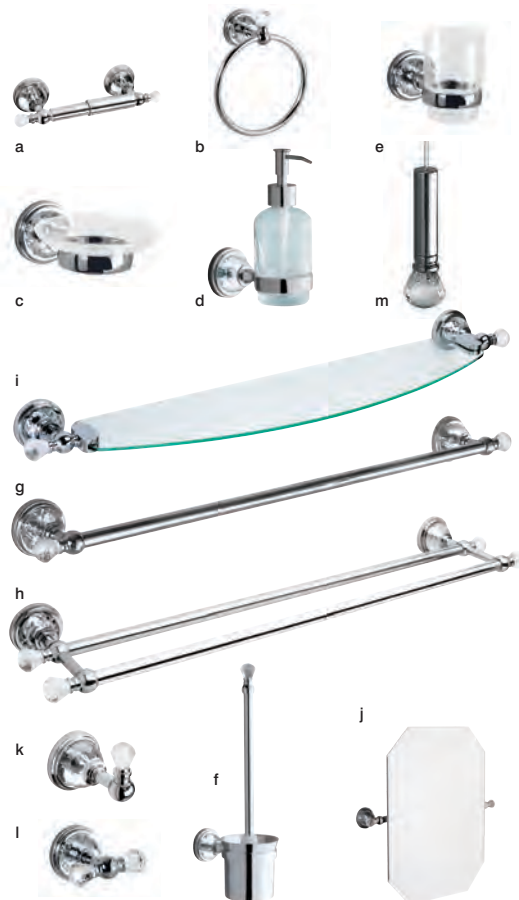

also available in gold effect
see diy.com

Cascade

a. Toilet roll holder		5191451	£14.98
b. Towel ring		5191475	£15.98
c. Tumbler		5191550	£15.98
d. Soap dish		5191536	£15.98
e. Towel rail	H52 x W662 x D81mm	5191499	£18.98
f. Double towel rail	H52 x W662 x D151mm	5191512	£24.98
g. Glass shelf	H52 x W500 x D177mm	5191574	£18.98
h. Single robe hook		5191598	£7.98
i. Double robe hook		5191611	£8.98
j. Light pull		5191635	£7.98
k. Cistern lever		5191659	£2.00

Ultimo

a. Toilet roll holder		5190119	▲ £14.20
b. Towel ring		5190126	▲ £14.98
c. Soap dish		5190140	▲ £14.98
d. Tumbler		5190157	▲ £13.98
e. Towel rail	H58 x W655 x D71mm	5190133	▲ £16.98
f. Glass shelf	H58 x W533 x D118mm	5190164	▲ £16.98
g. Single robe hook		5190171	▲ £4.98
h. Double robe hook		5190188	▲ £5.98

Timeless

a. Toilet roll holder		5052931112364	▲ £18.98
b. Towel ring		5052931112302	▲ £19.98
c. Soap dish		5052931112326	▲ £19.98
d. Tumbler		5052931112319	▲ £19.98
e. Toilet brush		5052931112388	£10.00
f. Towel rail	H55 x W689 x D84mm	5052931112289	▲ £22.98
g. Double towel rail	H81 x W689 x D151mm	5052931112333	▲ £28.98
h. Glass shelf	H152 x W689 x D152mm	5052931112340	▲ £22.98
i. Mirror	H800 x W501 x D89mm	5052931112401	£44.98
j. Single robe hook		5191819	▲ £7.98
k. Double robe hook		5191833	▲ £6.98
l. Light pull		5052931112395	▲ £6.98