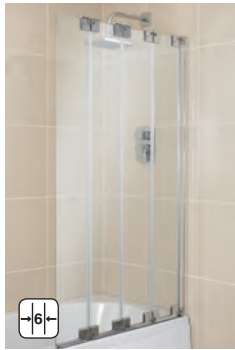

W720 x H1500mm		
RH	4080206	£339
LH	4080176	£339

COOKE & LEWIS

Seine 2 panel square screen

- single opening reversible screen
- easy clean glass
- nominal 25mm adjustment for out of true walls

Polished silver effect/clear
W950 x H1500mm 5397007062007 ♦ **£278**