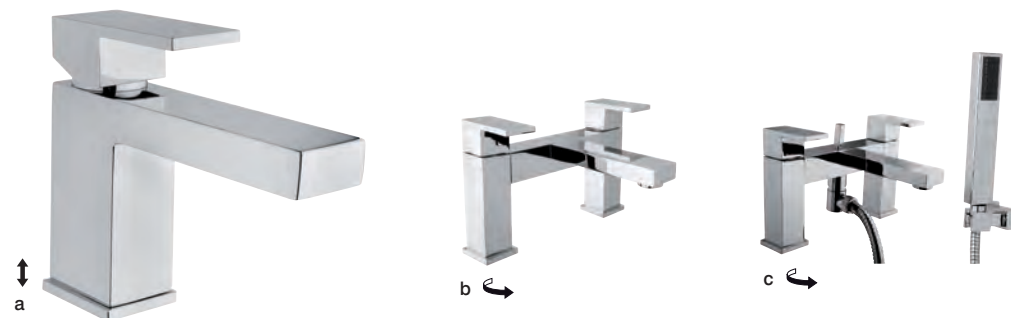

Salzburg

COOKE
& LEWIS

- a. **Single lever basin mixer*** 4006824
  LP (0.5 bar) Was ~~£149.98~~ Was ~~£117~~ Now **£80**
- c. **2 tap hole bath mixer** 4006817
  LP (0.5 bar) Was ~~£179.98~~ Was ~~£103~~ Now **£75**
- d. **2 tap hole bath shower mixer**
  HP (1.0 bar) 4006800 Was ~~£113.00~~ Was ~~£94~~ Now **£50**