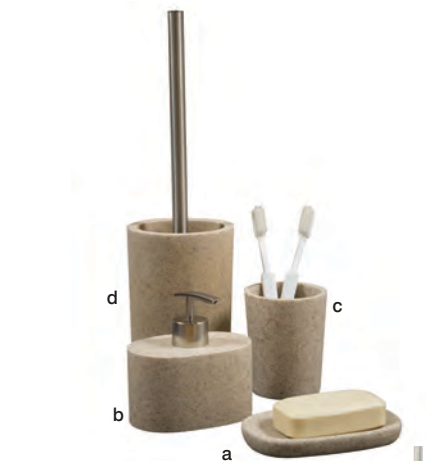

Diamante

a. Soap dish	5345205	£6.98
b. Soap dispenser	5345236	£9.98
c. Tumbler	5345212	£6.98
d. Toilet brush holder	5345229	£16.98

Stone effect

a. Beige soap dish	5340835	£4.98
b. Beige soap dispenser	5340774	£6.98
c. Beige tumbler	5340804	£4.98
d. Beige toilet brush holder	5340866	£11.98
e. Grey soap dish	5340842	£4.98
f. Grey soap dispenser	5340781	£6.98
g. Grey tumbler	5340811	£4.98
h. Grey toilet brush holder	5340873	£11.98
i. Dark brown soap dish	5340828	£4.98
j. Dark brown soap dispenser	5340767	£6.98
k. Dark brown tumbler	5340798	£4.98
l. Dark brown toilet brush holder	5340859	£11.98