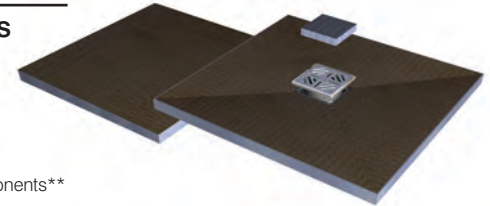

Level access wetroom kits

Standard level access room kit with 1200 x 900mm tray former

For waterproofing the whole bathroom floor (can be extended for larger rooms as required)

Flat level access base

- ideal on wood floors*
- not suitable on concrete or MDF floors
- supplied complete with installation components**
- for bathrooms up to 6 sqm
- will require marine plywood for over boarding surrounding floor and tile adhesive (not supplied)
- installation DVD included

5055341702705

£399

Professional level access room kit with 1200 x 900mm tray former

For waterproofing and insulating the whole bathroom floor (can be extended for larger rooms as required)

Flat level access base

- ideal on wood floors*
- not suitable on concrete or MDF floors
- supplied complete with installation components**
- for bathrooms up to 4.71 sqm
- installation DVD included

5060164650041

£299

Extension matting

- can be added to extend the wetroom area
- extend your wet area by 5 sqm

5055341703665

£49.98

Extension kits

- can be added to extend the wetroom area
- extend wet area by 2.25 sqm

5060164650058

£299

Raised access wetzone kits

50mm Raised wetzone kits 1850mm length

(can be cut down as required)

50mm base

- easier on wood floors*
- supplied complete with installation components**
- installation DVD included

L1850 x W750mm

5060164650034

£529

L1850 x W900mm

5060164650027

£549

150mm Raised wetzone kits 1850mm length

(can be cut down as required)

150mm base

- suitable for both wood* and concrete floors
- supplied complete with installation components**
- ideal for wastes running above the floor
- installation DVD included

L1850 x W750mm

5060164650010

£599

L1850 x W900mm

5060164650003

£649