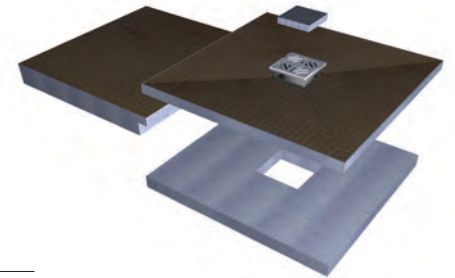

L1850 x W750mm

5060164650010

£599

L1850 x W900mm

5060164650003

£649

*Wood floors include floorboards, standard and moisture resistant chipboard, plywood and OSB oriented strand board
 **Aquadry wetzone kit includes the shower tray, waterproof boards/waterproof matting (dependent on kit), wood floor primer, shower drain and waste accessories, waterproof tapes and adhesives. Tiles not included.